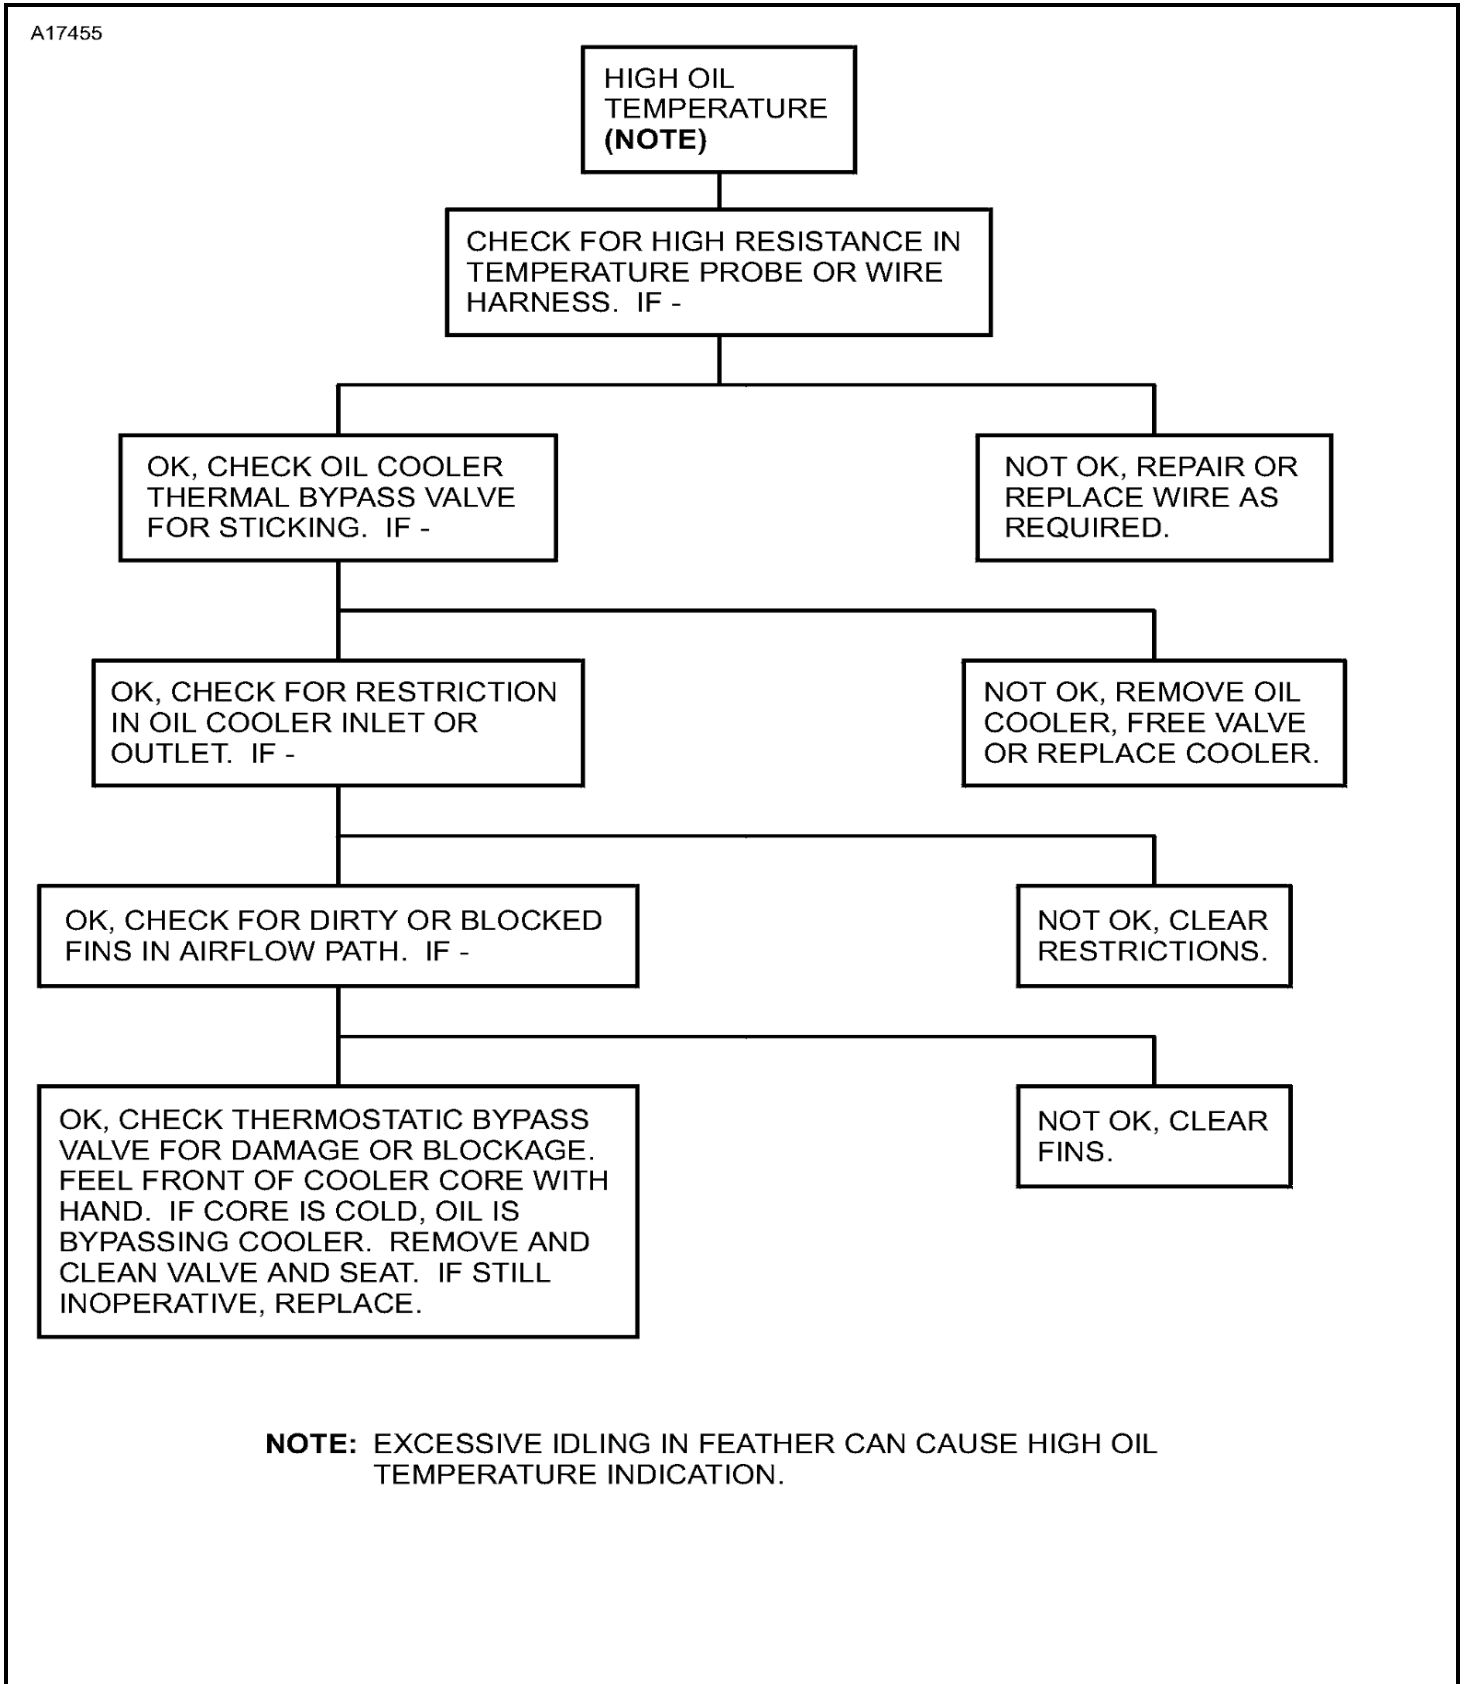

**OIL INDICATING - TROUBLESHOOTING**  
**(PT6A-114/PT6A-114A)**

**1. General**

- A. A troubleshooting chart has been prepared to aid the maintenance technician in system troubleshooting. Refer to Figure 101.

Figure 101 : Sheet 1 : Oil Indicating System Troubleshooting Chart

Figure 101 : Sheet 2 : Oil Indicating System Troubleshooting Chart

Figure 101 : Sheet 3 : Oil Indicating System Troubleshooting Chart