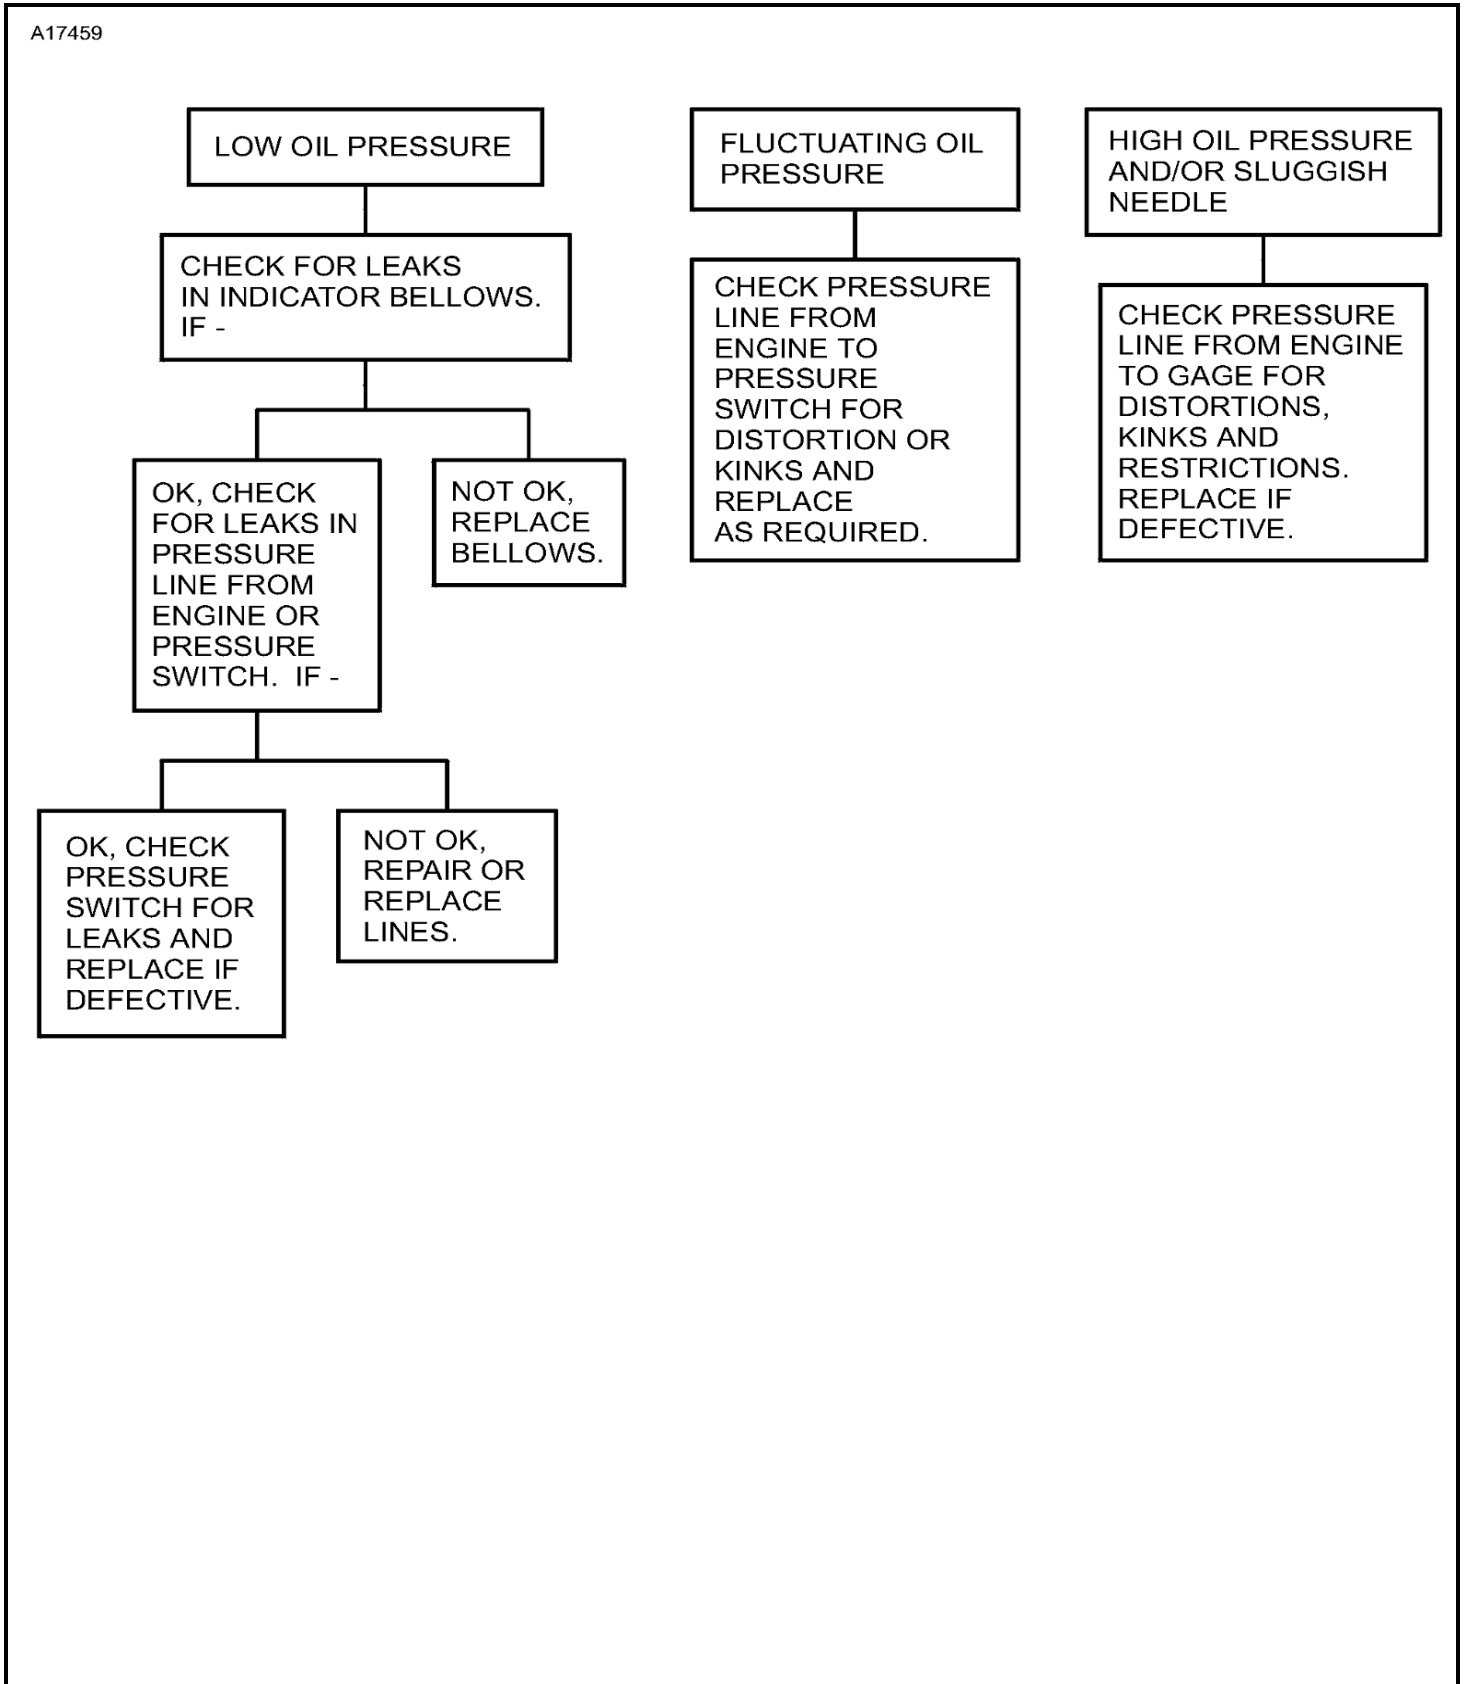

**OIL INDICATING - TROUBLESHOOTING**  
**(PT6A-114/PT6A-114A)**

**1. General**

- A. A troubleshooting chart has been prepared to aid the maintenance technician in system troubleshooting. Refer to Figure 101.

Figure 101 : Sheet 1 : Oil Indicating System Troubleshooting Chart

Figure 101 : Sheet 2 : Oil Indicating System Troubleshooting Chart

Figure 101 : Sheet 3 : Oil Indicating System Troubleshooting Chart